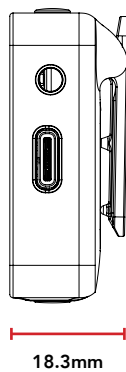

MECHANICAL SPECIFICATIONS

Weight (grams):	32
Dimensions (millimetres):	Length: 44 Width: 45.3 Height: 18.3
Included Accessories:	2 x Furry Windshield 1 x SC22, 30cm USB-C to USB-C cable
RØDE Software Compatibility:	RØDE Central RØDE Connect RØDE Reporter RØDE Capture

WHATS IN THE BOX

Wireless ME Transmitter (TX)

Furry Windshield

SC22

DIMENSIONS

POLAR PATTERN

FREQUENCY RESPONSE