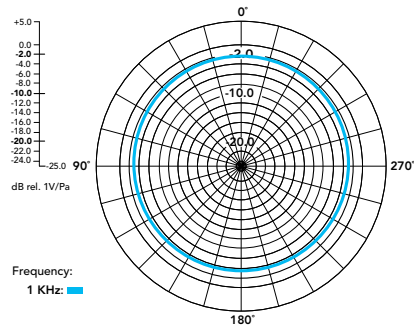

WORKS WITH RØDE
SERIES IV WIRELESS
RECEIVERS

FREE RØDE VIDEO
& AUDIO APPS

ACOUSTIC & ELECTRICAL SPECIFICATIONS

Acoustic Principle:	Pre-polarised pressure transducer
Polar Pattern:	Omnidirectional
Frequency Range:	20Hz – 20kHz
Dynamic Range:	100dB
Max SPL:	122dB SPL
Equivalent Noise (dBA):	22dBA
Analog Inputs:	TRS (lavalier microphone input)
Connectivity:	USB-C
Bit Depth:	24-bit
Sample Rate:	48 kHz
Minimum Operating Systems Requirements:	mac OS 10.15 above Windows 10 and above iOS 14 Android 11
Power Requirements:	In-built rechargeable lithium-ion battery charged via 5V USB
Operating Time:	7 hours
Transmission Range:	>100m (line of sight)

MECHANICAL SPECIFICATIONS

Weight (grams):	32
Dimensions (millimetres):	Length: 44 Width: 45.3 Height: 18.3
Included Accessories:	2 x Furry Windshield 1 x SC22, 30cm USB-C to USB-C cable
RØDE Software Compatibility:	RØDE Central RØDE Connect RØDE Reporter RØDE Capture

WHATS IN THE BOX

Wireless ME Transmitter (TX)

Furry Windshield

SC22

DIMENSIONS

POLAR PATTERN

FREQUENCY RESPONSE