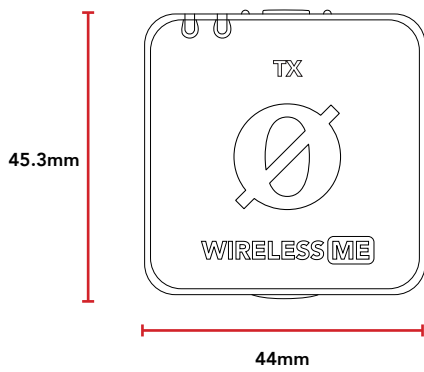

MECHANICAL SPECIFICATIONS

Weight (grams):	32
Dimensions (millimetres):	Length: 44 Width: 45.3 Height: 18.3
Included Accessories:	2 x Furry Windshield 1 x SC22, 30cm USB-C to USB-C cable
RØDE Software Compatibility:	RØDE Central RØDE Connect RØDE Reporter RØDE Capture

WHATS IN THE BOX

Wireless ME Transmitter (TX)

Furry Windshield

SC22

DIMENSIONS

POLAR PATTERN

FREQUENCY RESPONSE